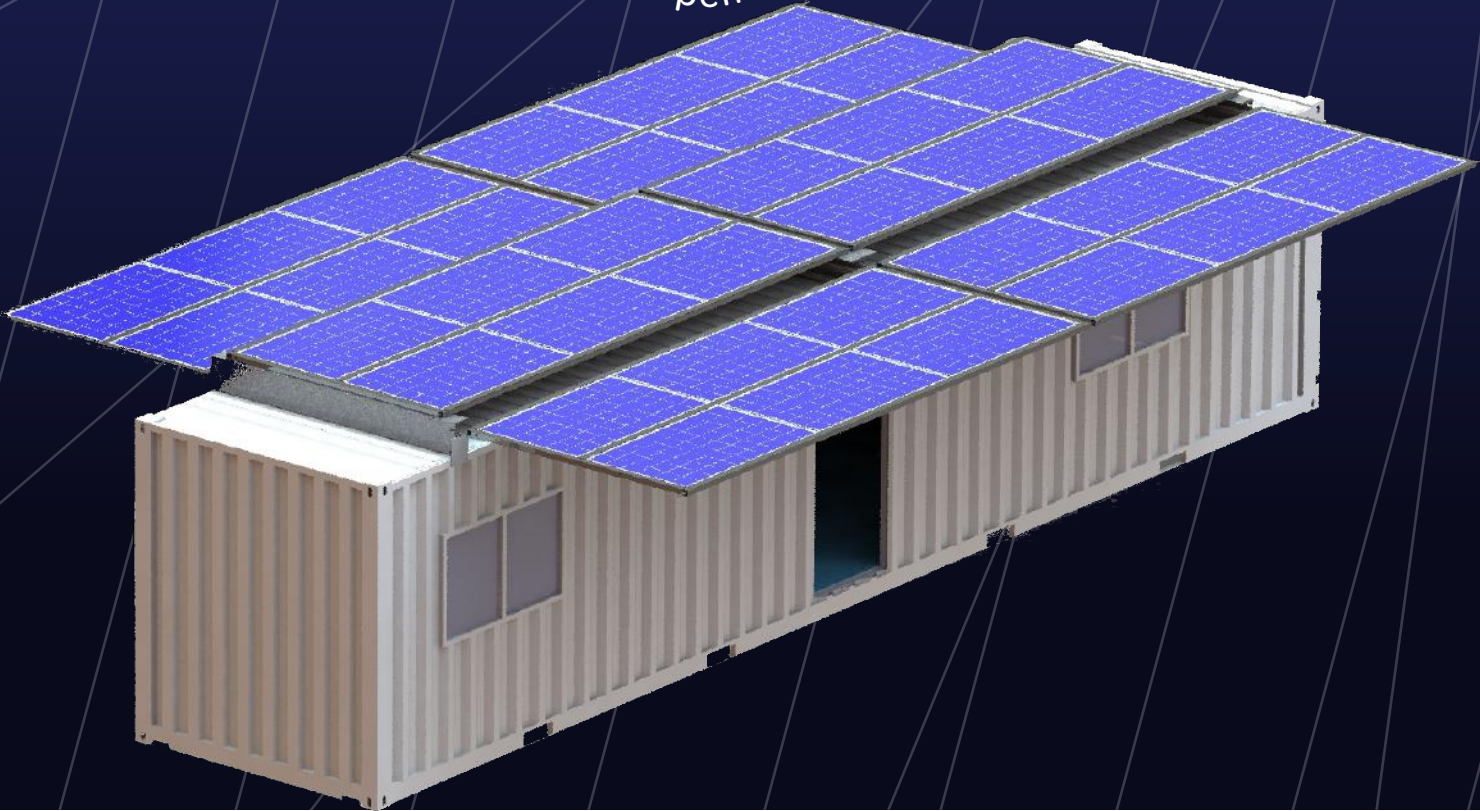

# HEUCH

## Mobile Solar Powered Pods

### SITE OFFICE 40FT

Fully transportable world wide to facilitate easy and rapid transport to site.

Once unloaded, solar array is deployed and unit running in under 15 minutes with no external support